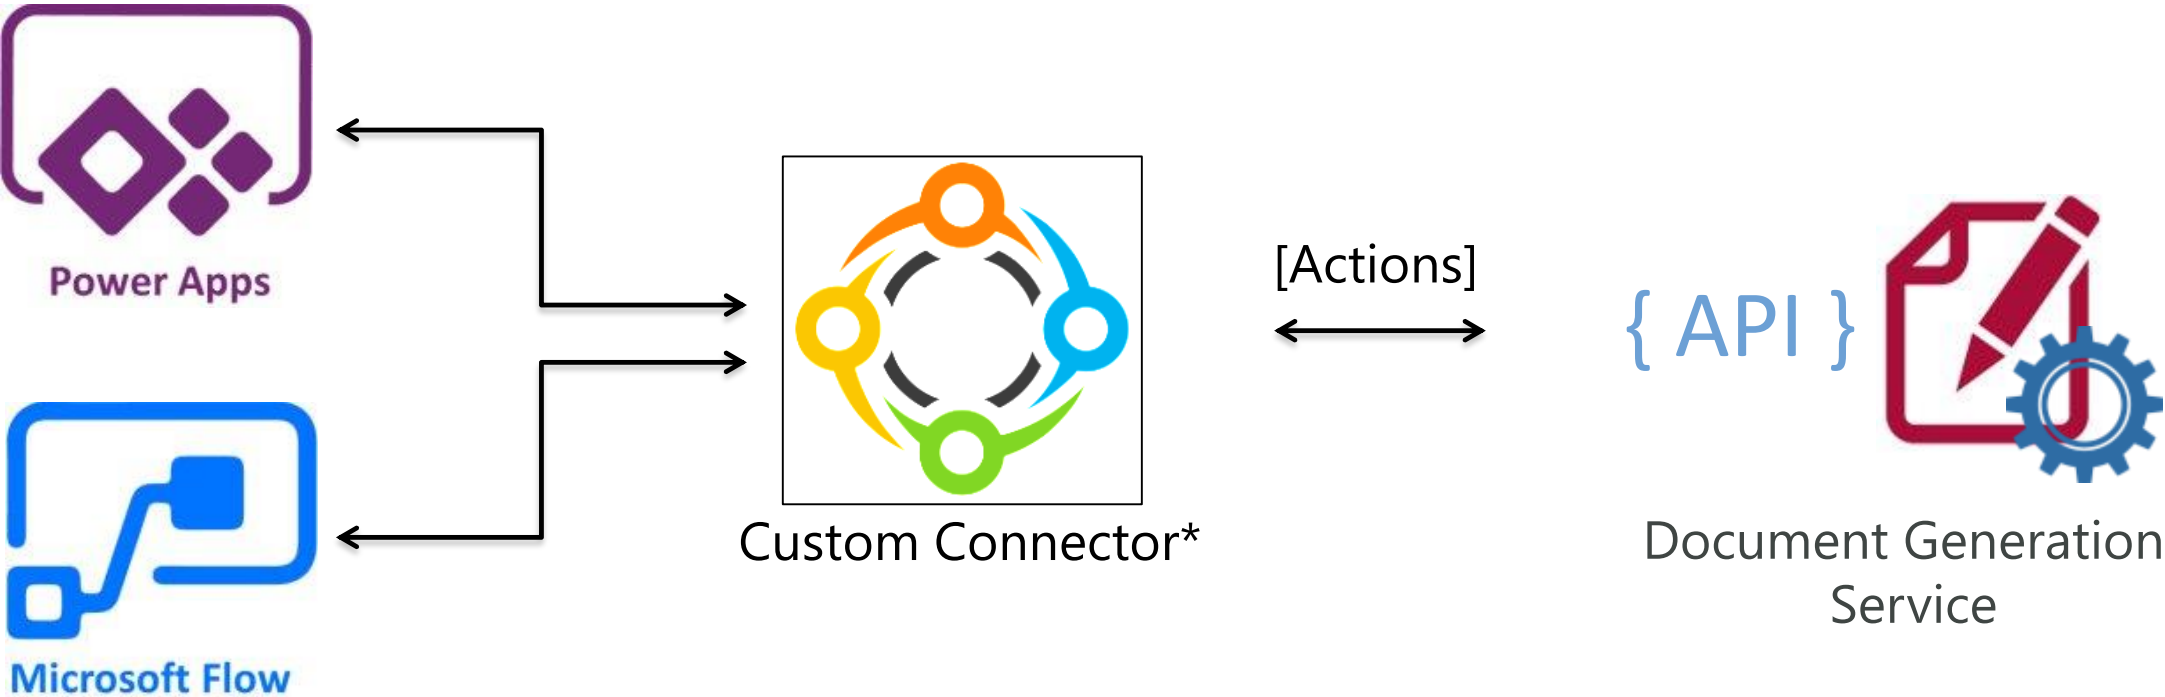

mscrm-addons.com
Your company for MS-CRM ADD-ONS!

DocumentsCorePack connector
for
PowerAutomate (Flow)

Clint Higley, Michael Dohr

DocumentsCorePack Connector

* Certification planned Q2 2020

DocumentsCorePack Connector Actions

- Get Template(s)
- **Create document**
- Save to SharePoint
- Print
- **Attach to & Send CDS Email**
- Attach to Note

Demo:

- Step-by-Step: document generation in a Flow
- Step-by-Step: processing of documents in a Flow
 - Using the Common Data Service
 - Using common Flow Connectors